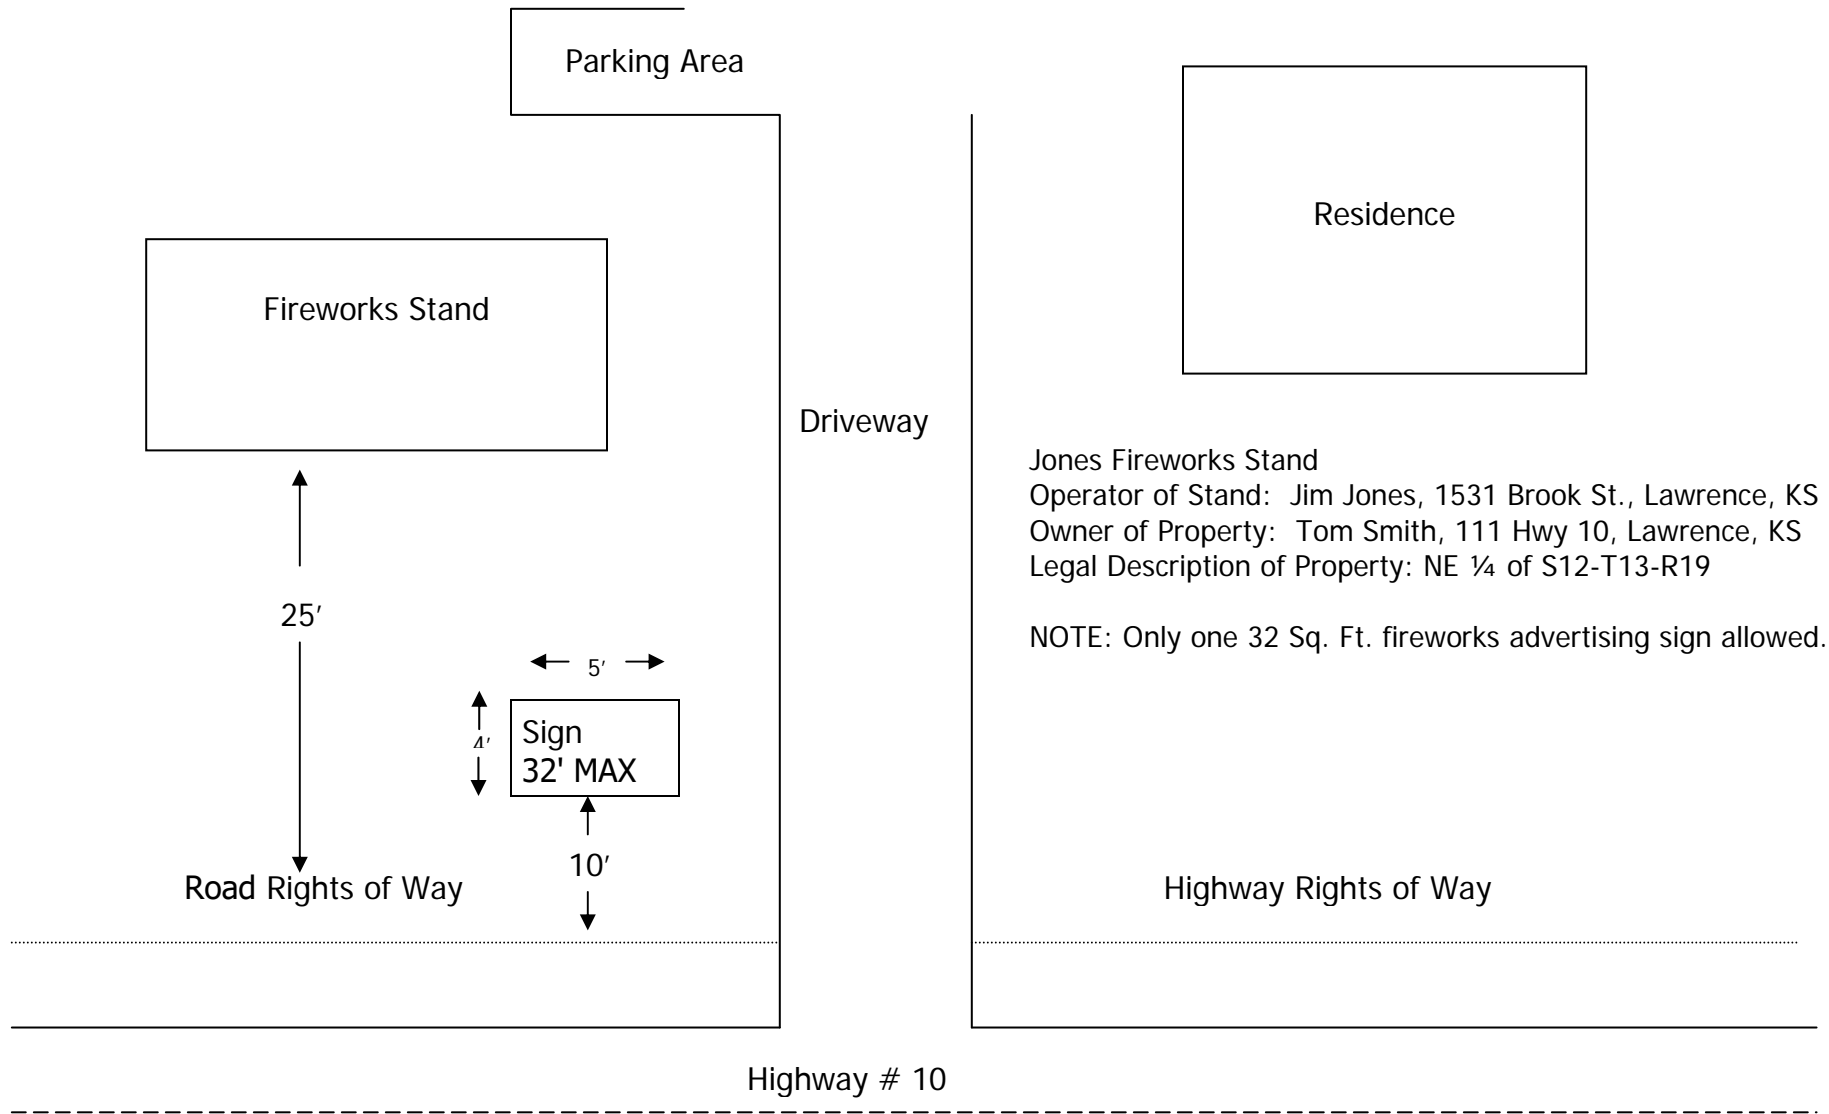

# Sample Site Plan Drawing

**\*Weeds & grass must be cut within 100' of the stand & parking area. Please show mowed area on site plan. New site plan is required every year.**