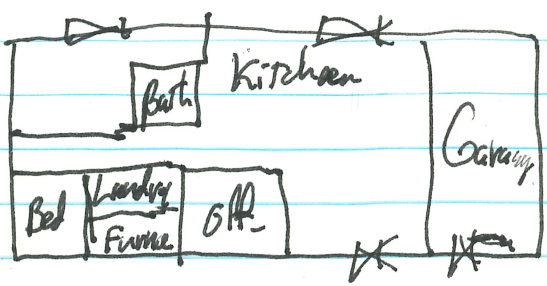

785-331-1325
Plym
Tom McHugh
Wakarusa
Township

Leo Puhke
Major collector Roadway
30' sideback 140' setback

Karl Bauer
County Planner
for Variance

Public works 785-832-5293 W Drive

↑ N