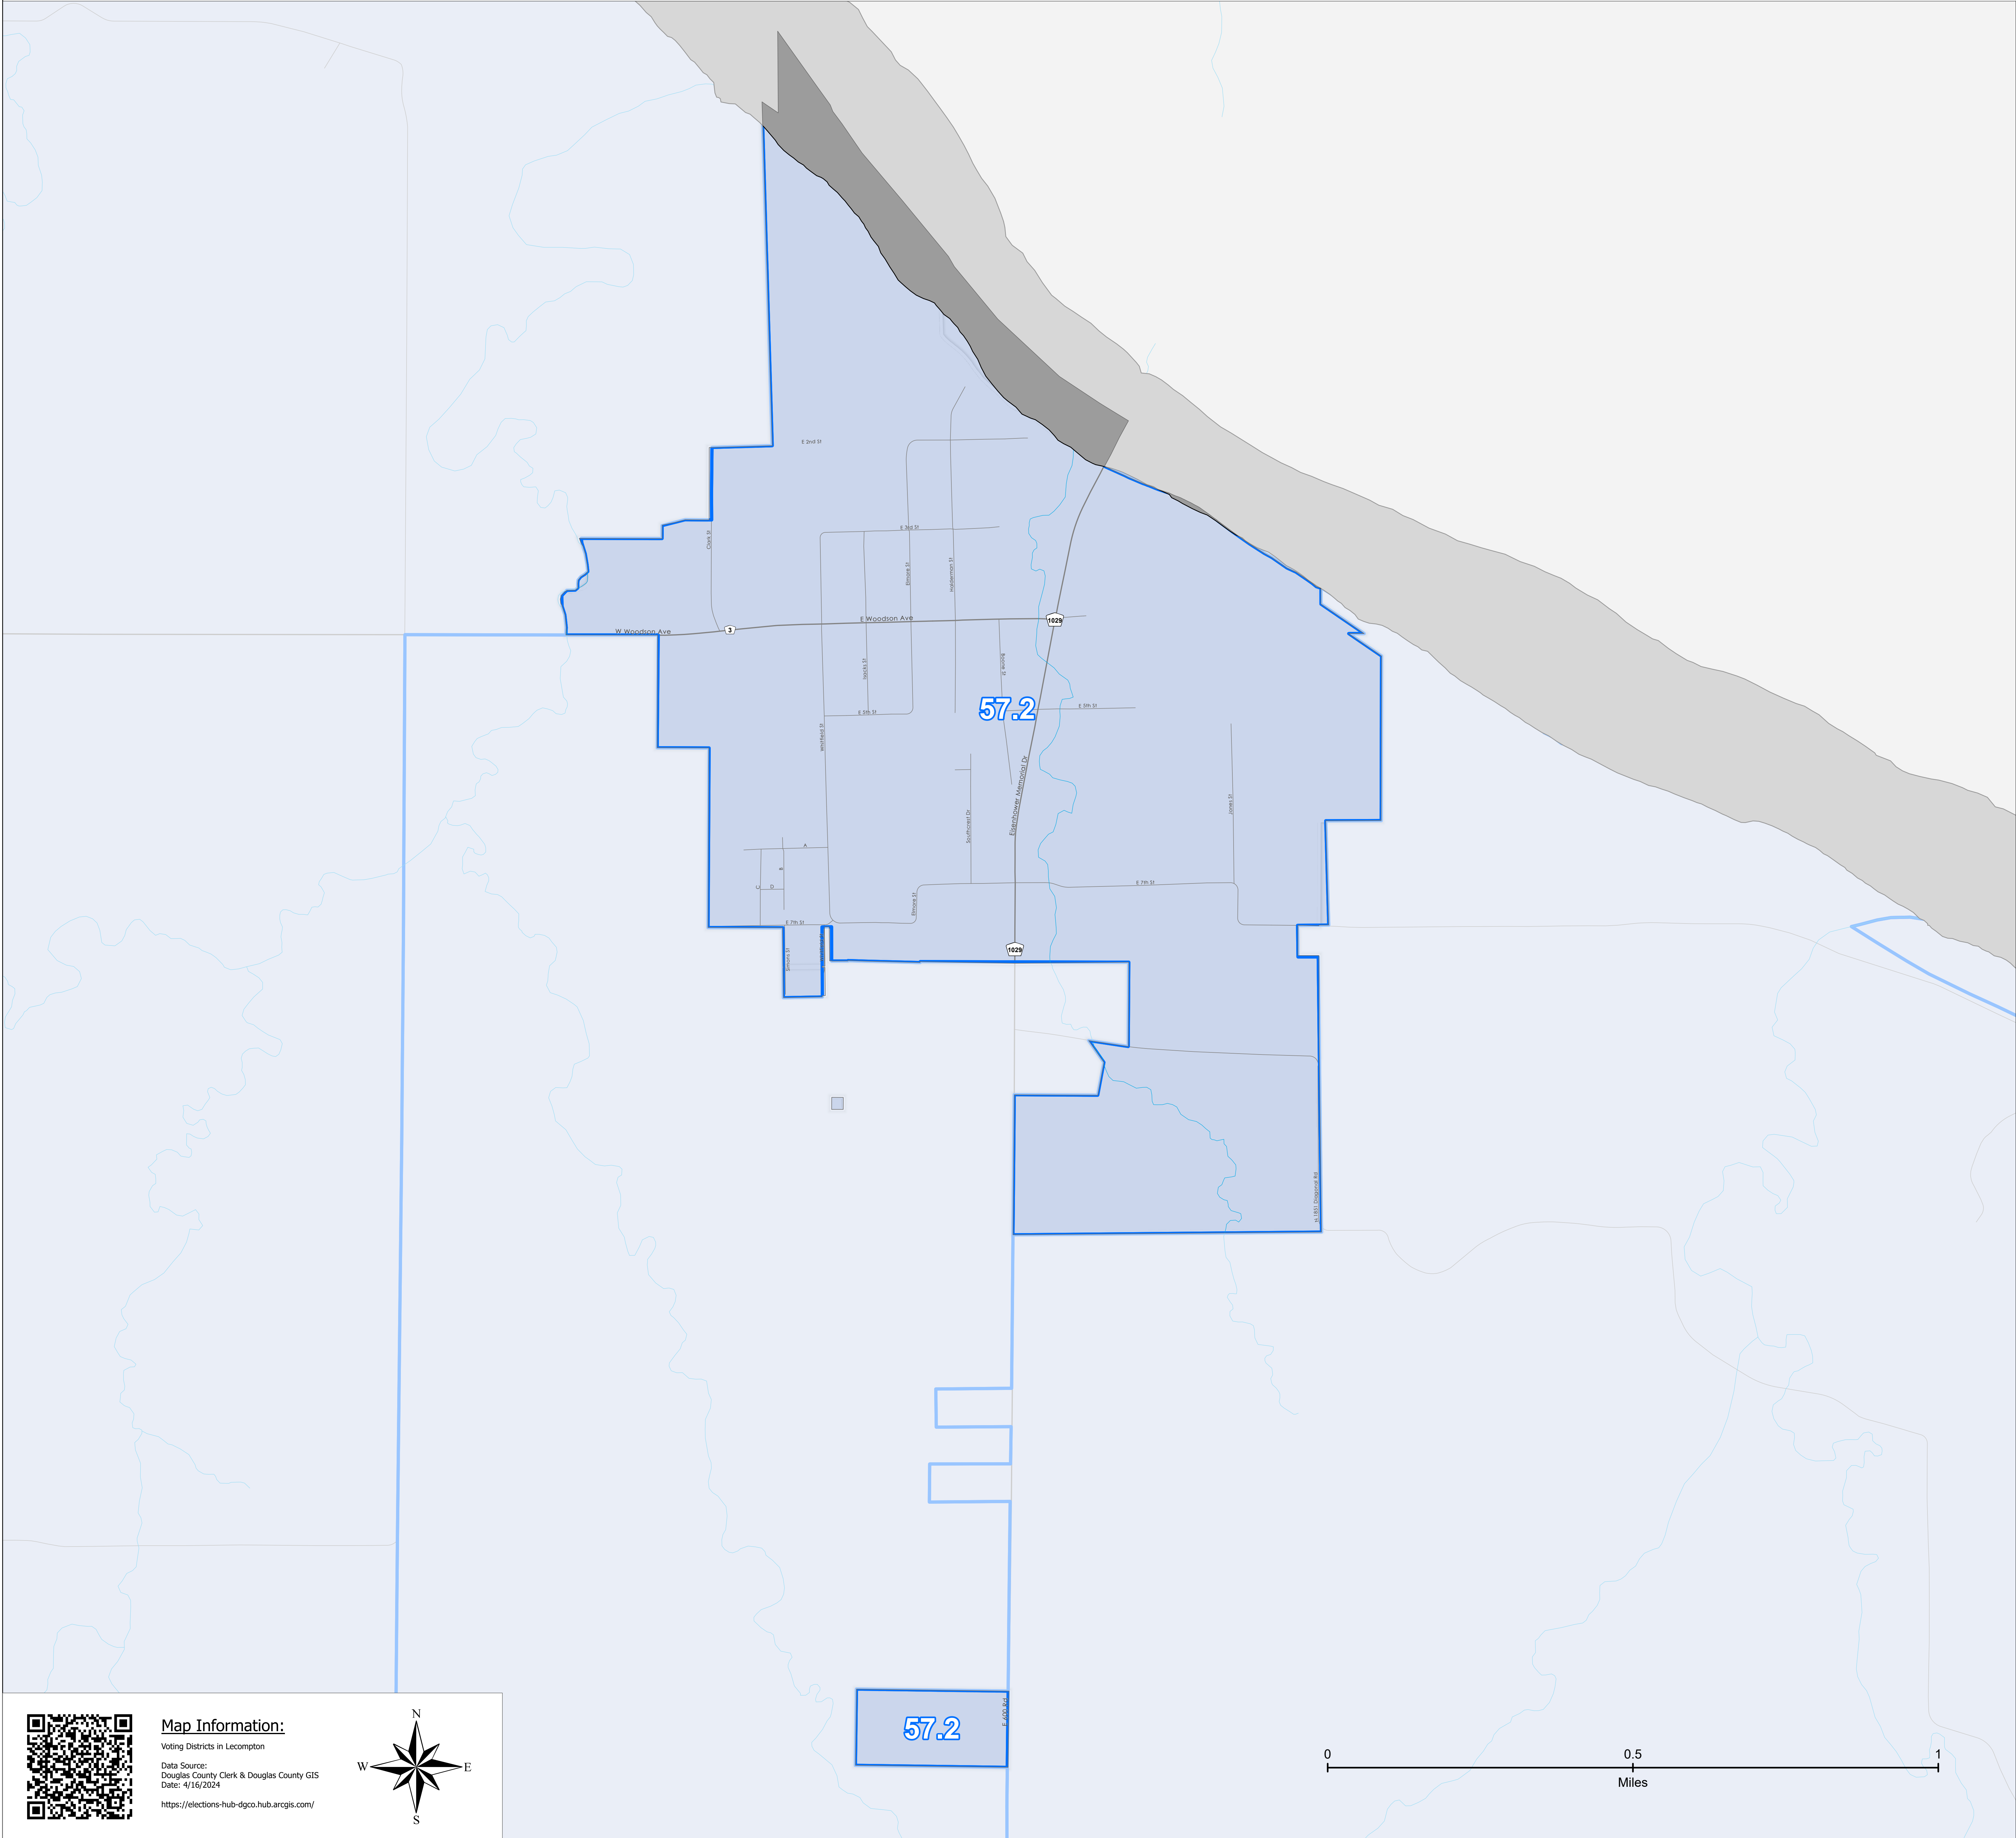

# Lecompton Voting Districts

**Map Information:**

Voting Districts in Lecompton  
Data Source:  
Douglas County Clerk & Douglas County GIS  
Date: 4/16/2024  
<https://elections-hub-dgco.hub.arcgis.com/>