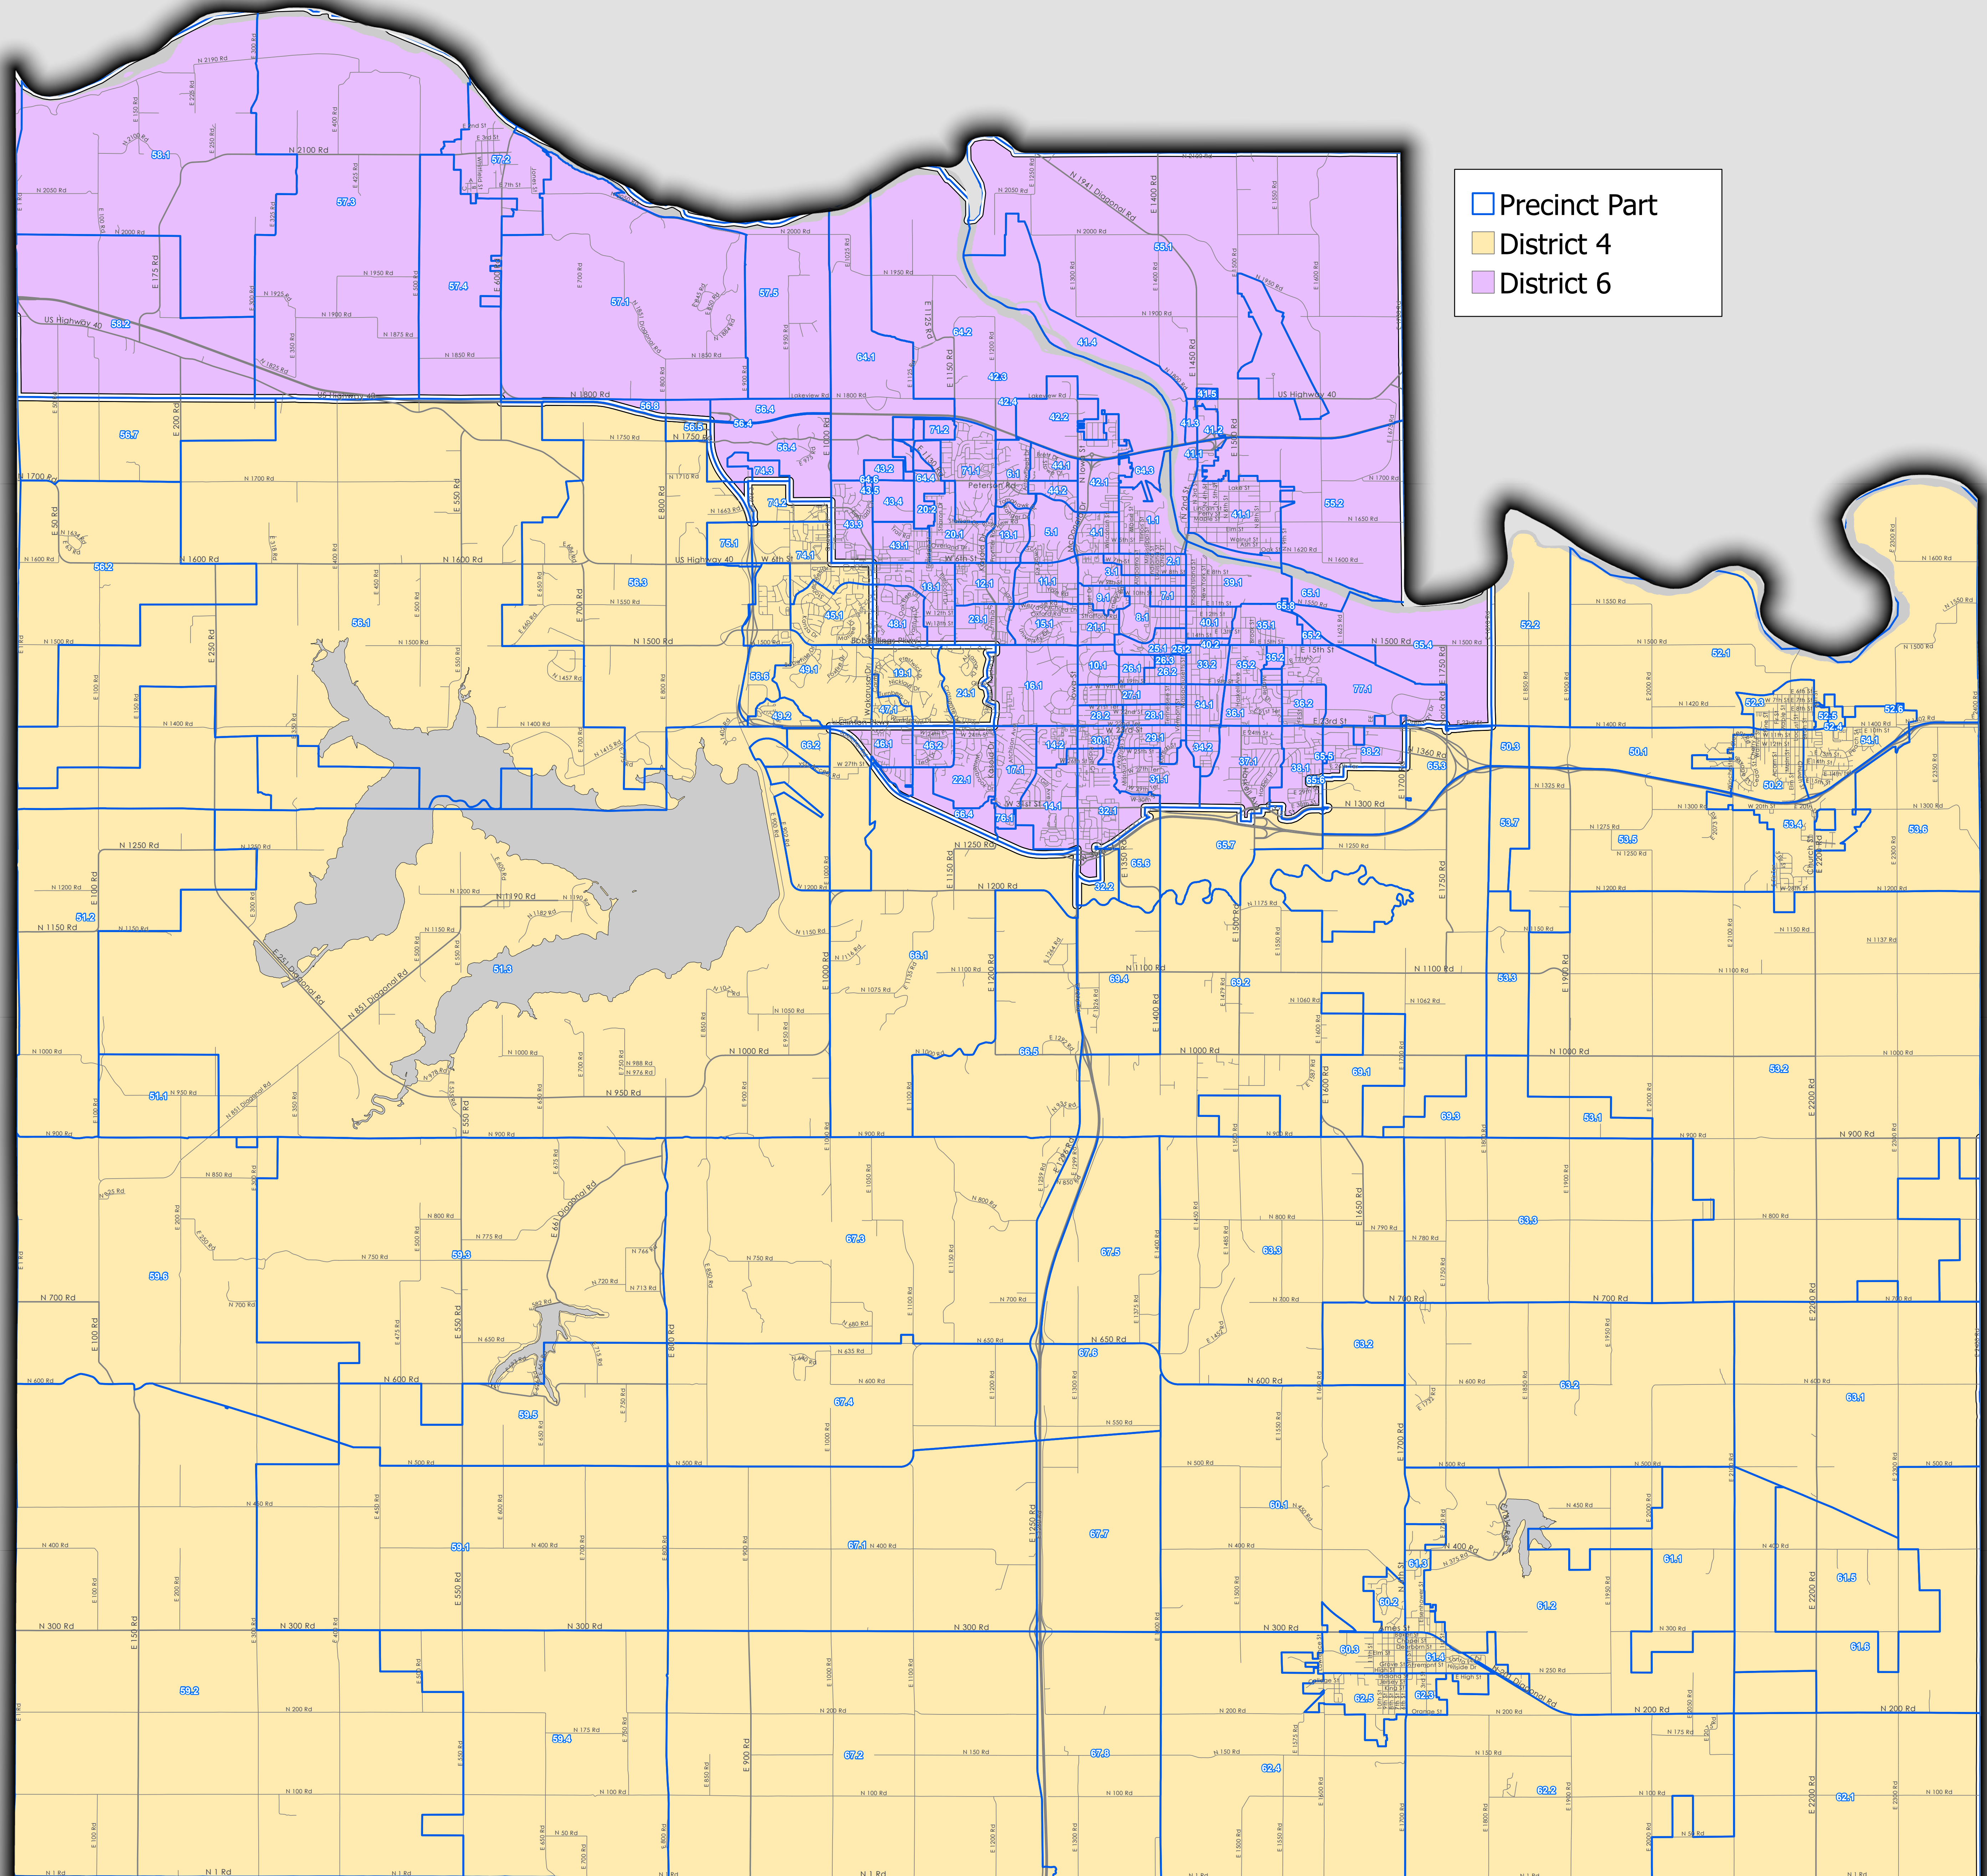

Douglas County Kansas Board of Education Districts

Legend:

- Precinct Part (Blue outline)
- District 4 (Yellow fill)
- District 6 (Purple fill)

Map Information:

Data Source:
Douglas County Clerk & Douglas County GIS
Date: 4/15/2024