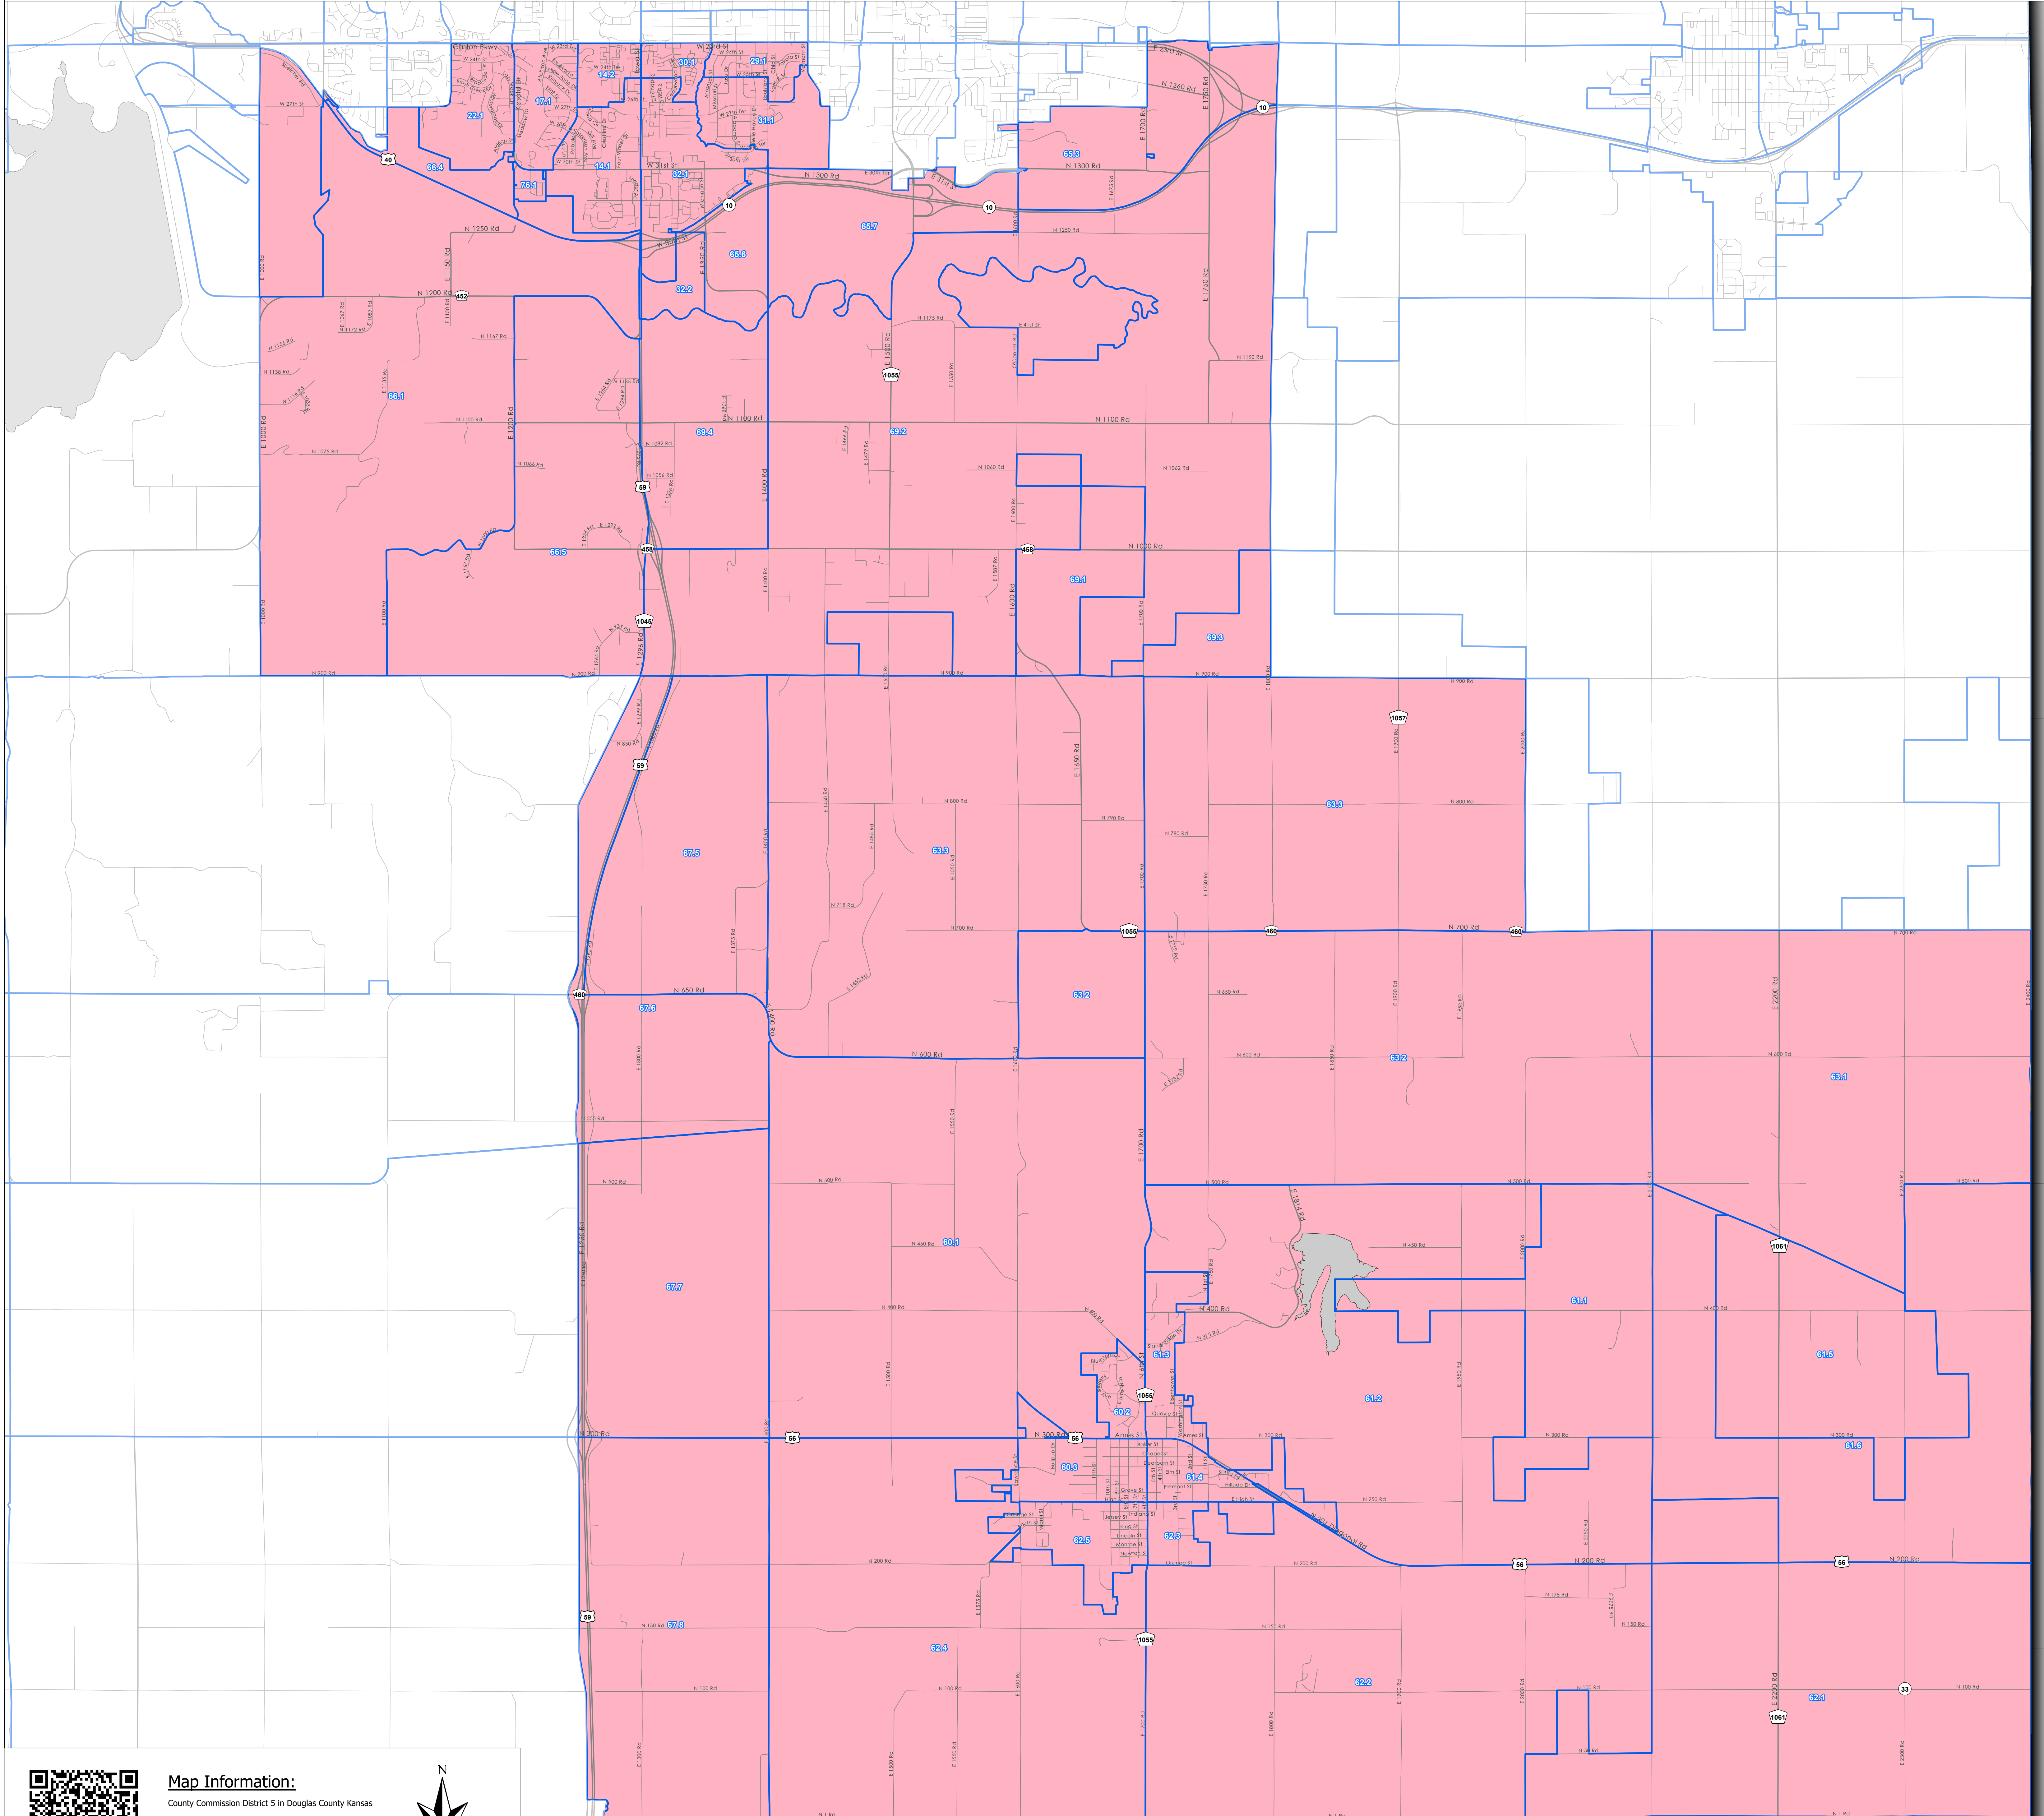

Douglas County County Commission District 5

Map Information:

Data Source:
Douglas County Clerk & Douglas County GIS
Date: 4/11/2024