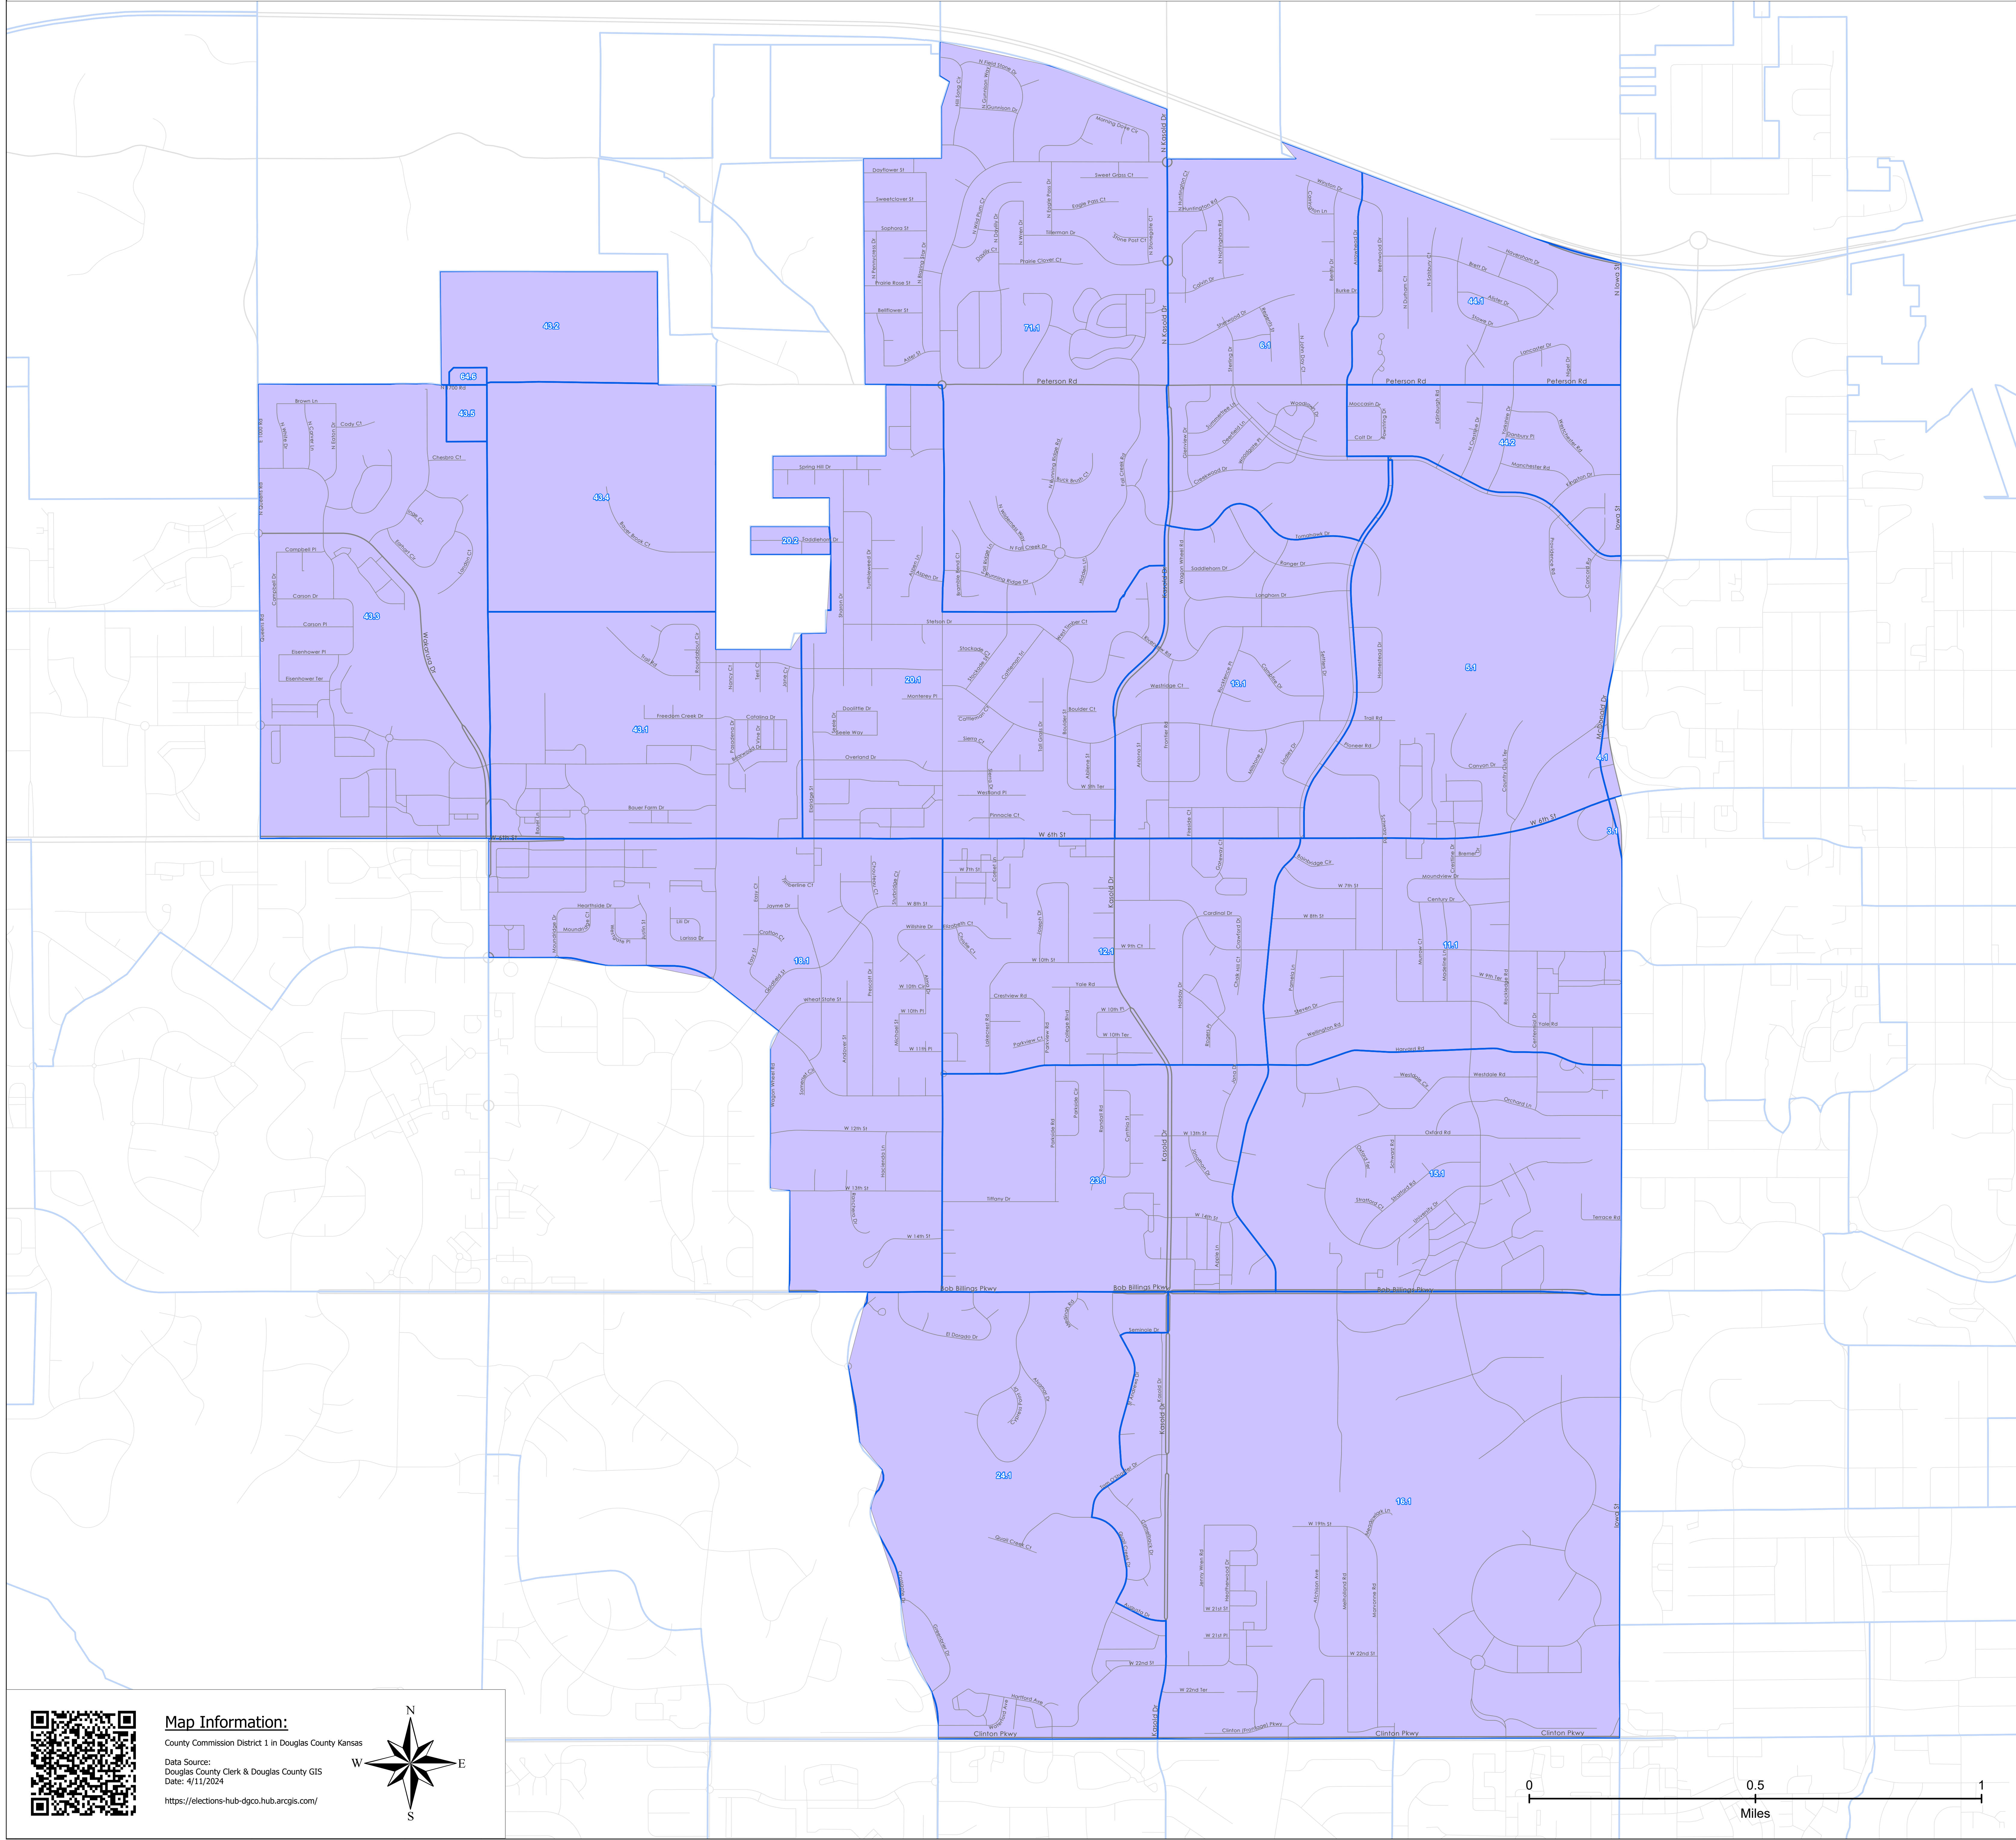

Douglas County County Commission District 1

Map Information:

Data Source:
Douglas County Clerk & Douglas County GIS
Date: 4/11/2024