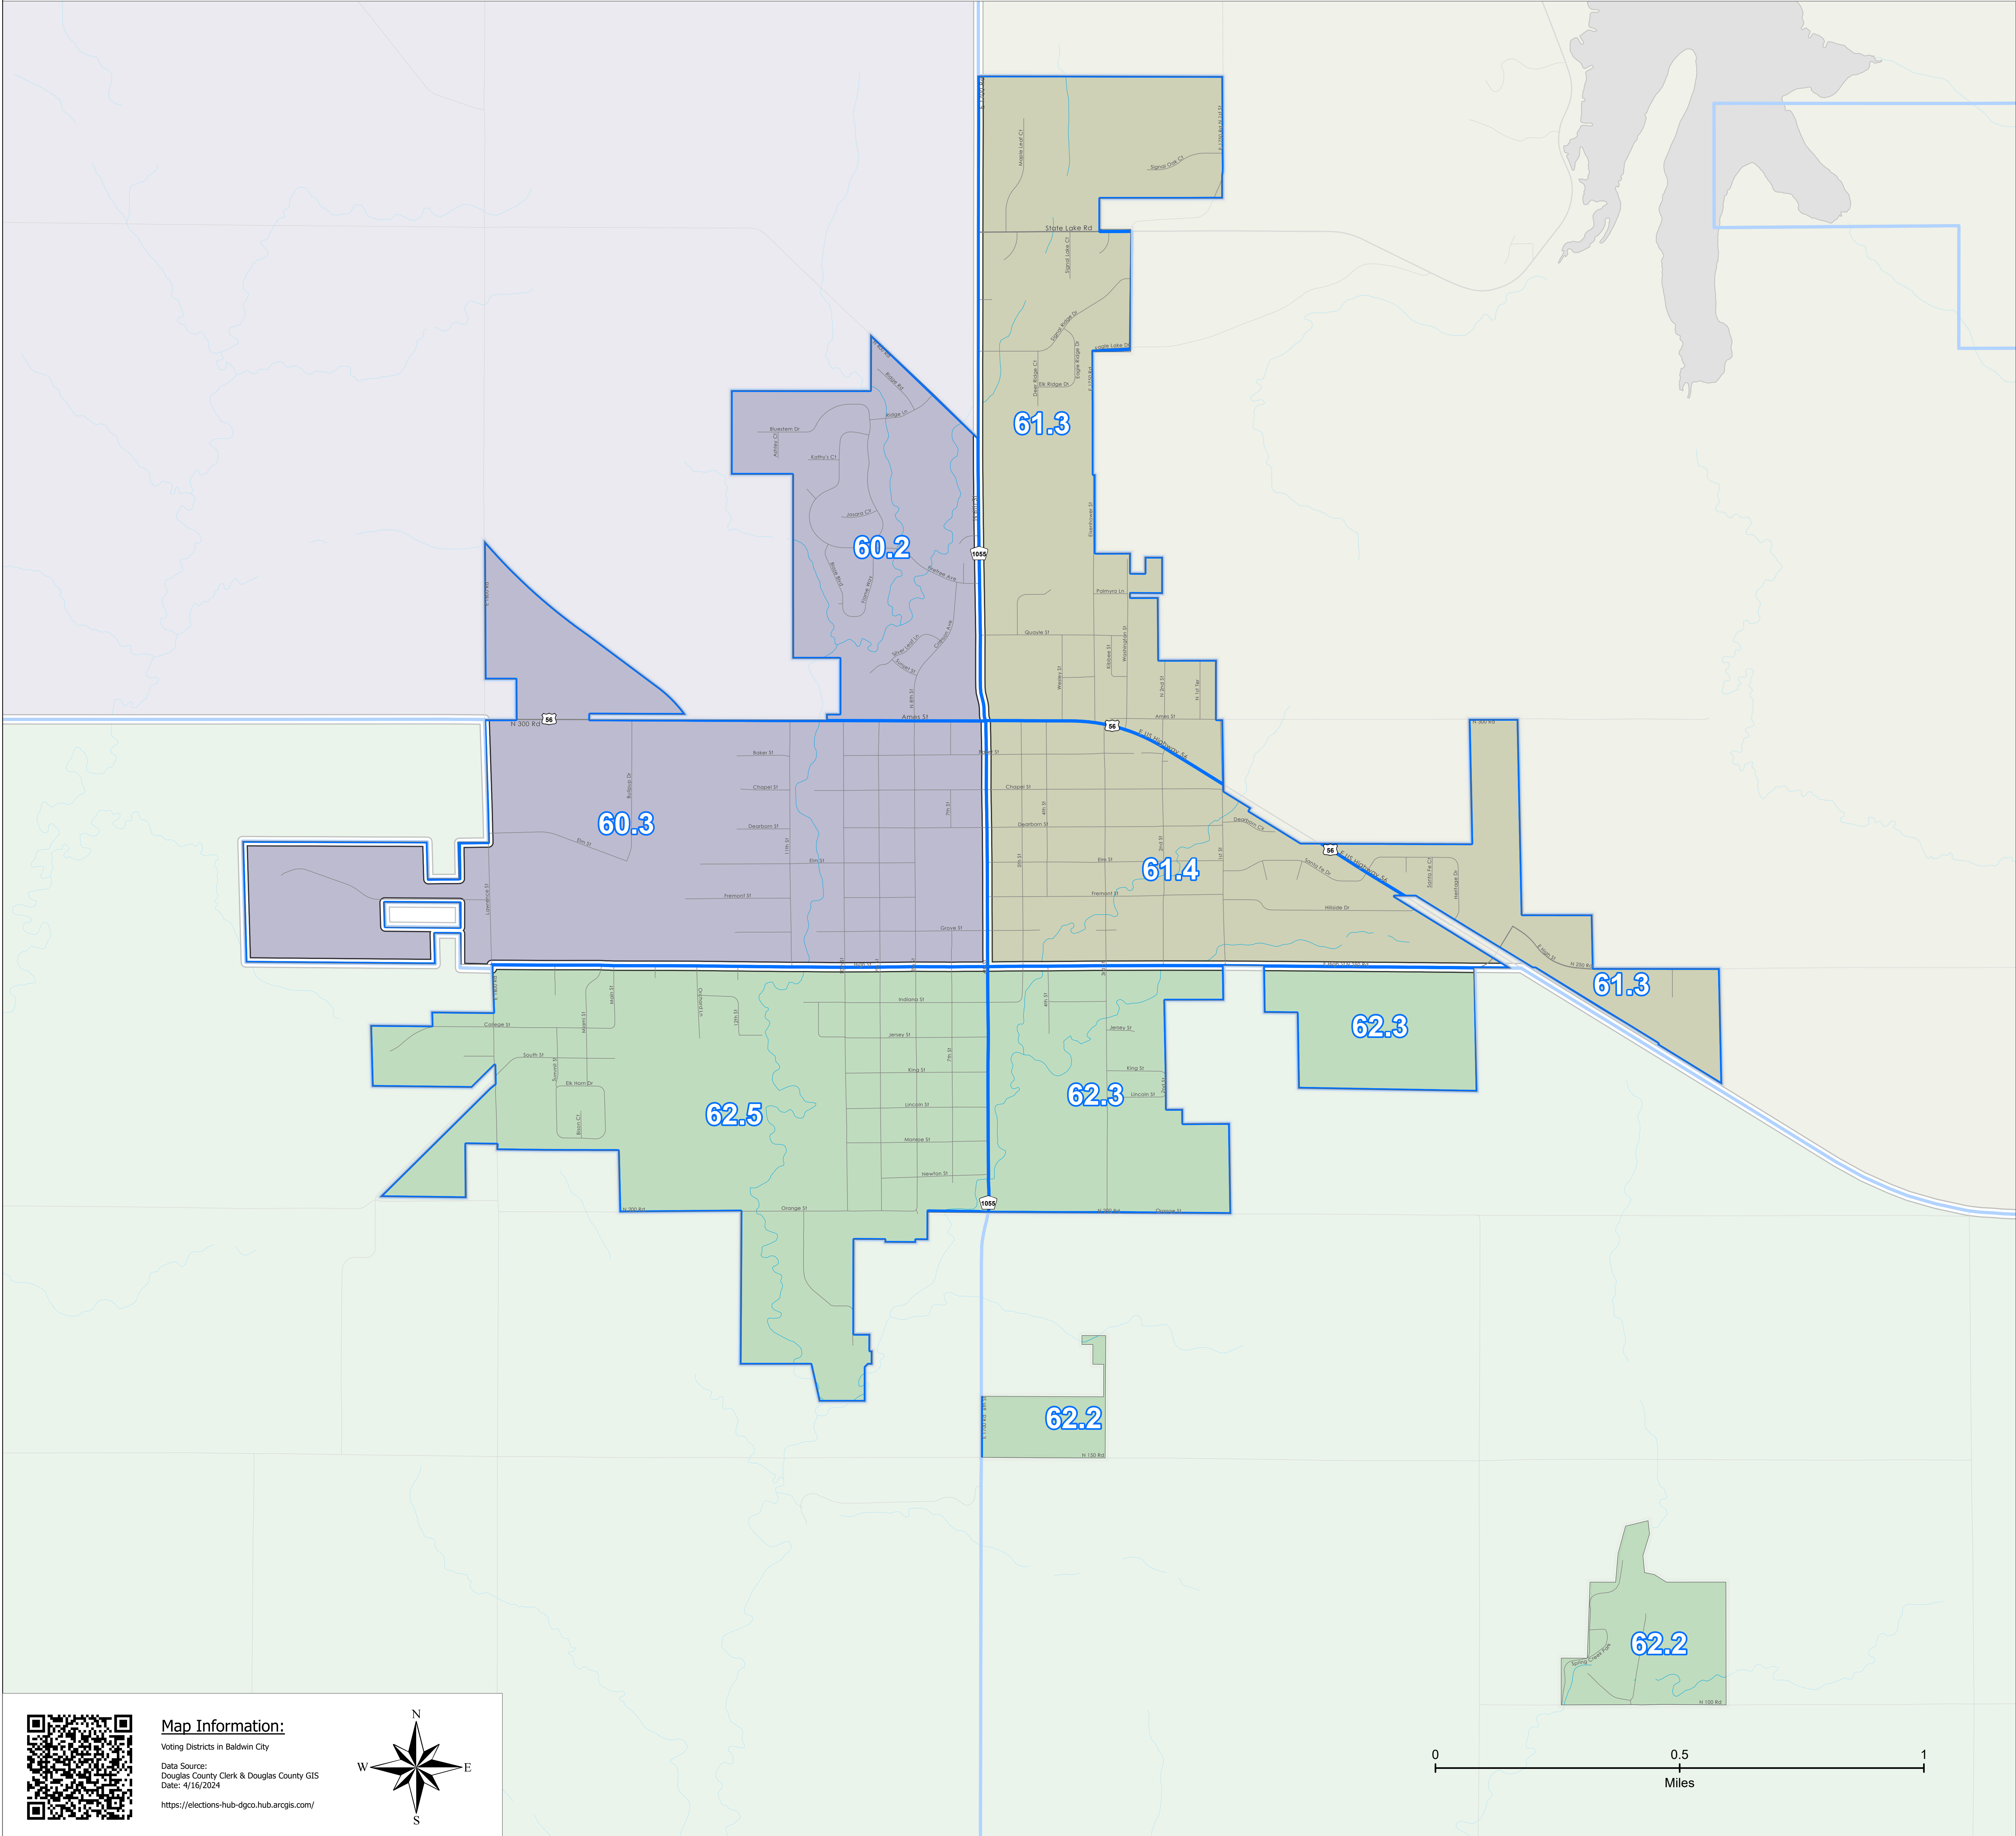

Baldwin City Voting Districts

Map Information:

Voting Districts in Baldwin City
Data Source:
Douglas County Clerk & Douglas County GIS
Date: 4/16/2024
<https://elections-hub-dgco.hub.arcgis.com/>