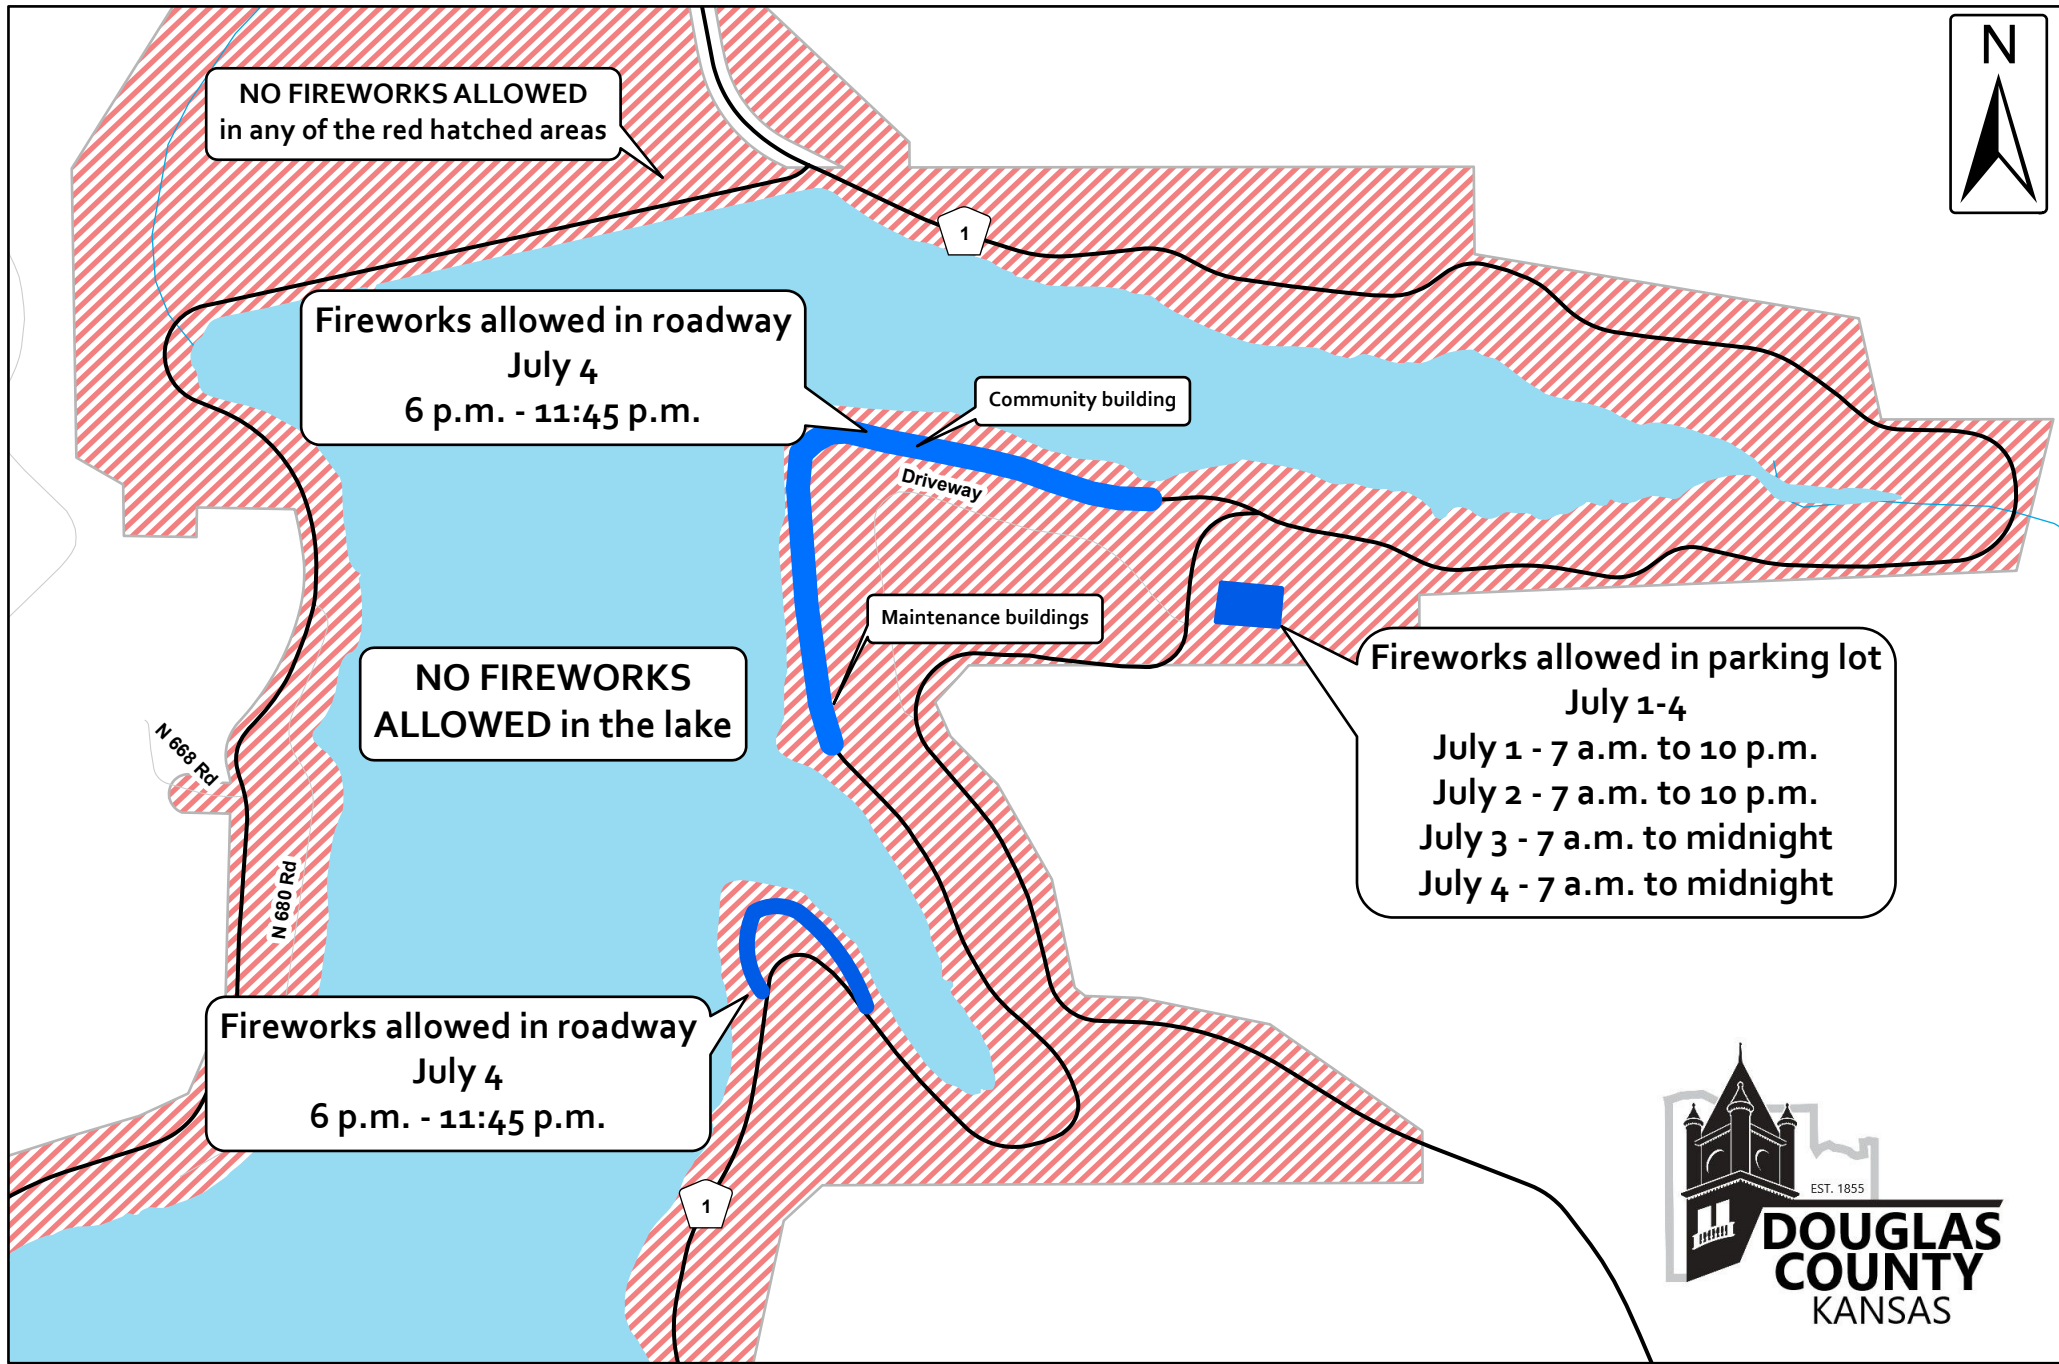

Firework Restrictions within Lone Star Lake Park

MAP DISCLAIMER: All data, information, and maps are provided "as is" without warranty or any representation of accuracy, timeliness of completeness. The burden for determining accuracy, completeness, timeliness, merchantability and fitness for or the appropriateness for use rests solely on the requester. Douglas County makes no warranties, express or implied, as to the use of the information obtained here. There are no implied warranties of merchantability or fitness for a particular purpose.

0 250 500 US Feet